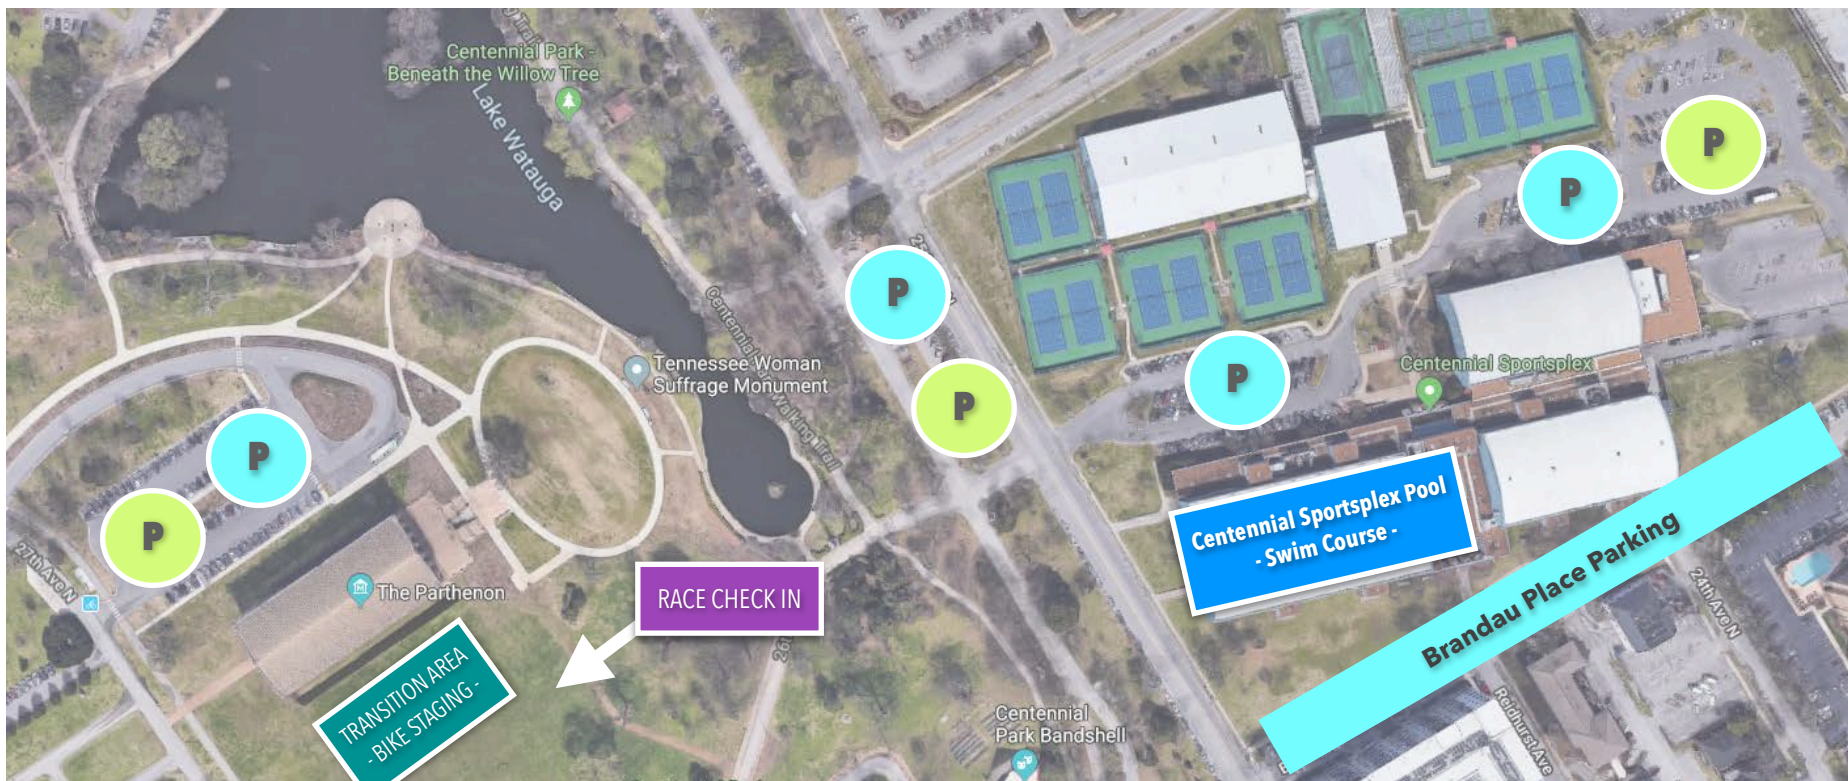

# Nashville Women's Triathlon: EVENT PARKING LOCATIONS

**Saturday Check In & Parking Notes:**

Packet Pick Up, Meetings, Bike Drop Off; 2-4 pm at The Parthenon Great Lawn

- Parthenon Parking Lot on North Side of Parthenon
- Centennial Sportsplex Parking Lots
- Packet Pick Up & Meetings Planned for main staging area on east side of The Parthenon\*
- *If inclement weather on Saturday - packet pick up will be at the Centennial Sportsplex\**

**Sunday Check In, Race Start & Parking Notes:**

Race Day; Transition Opens 6 am; Race Start 7:30 am at Centennial Sportsplex Pool

- Parking spaces on Brandau Place on south side of Centennial Sportsplex
- Centennial Sportsplex Parking Lots
- Drop bike & check in at bike staging area and adjacent tent on Great Lawn adjacent to The Parthenon

**The Parthenon Address:**  
 2500 West End Ave, Nashville, TN 37203  
*(located on the north side of park off of 27th Ave North / Park Plaza)*

**Centennial Sportsplex Address:**  
 222 25th Ave North, Nashville, TN 37203