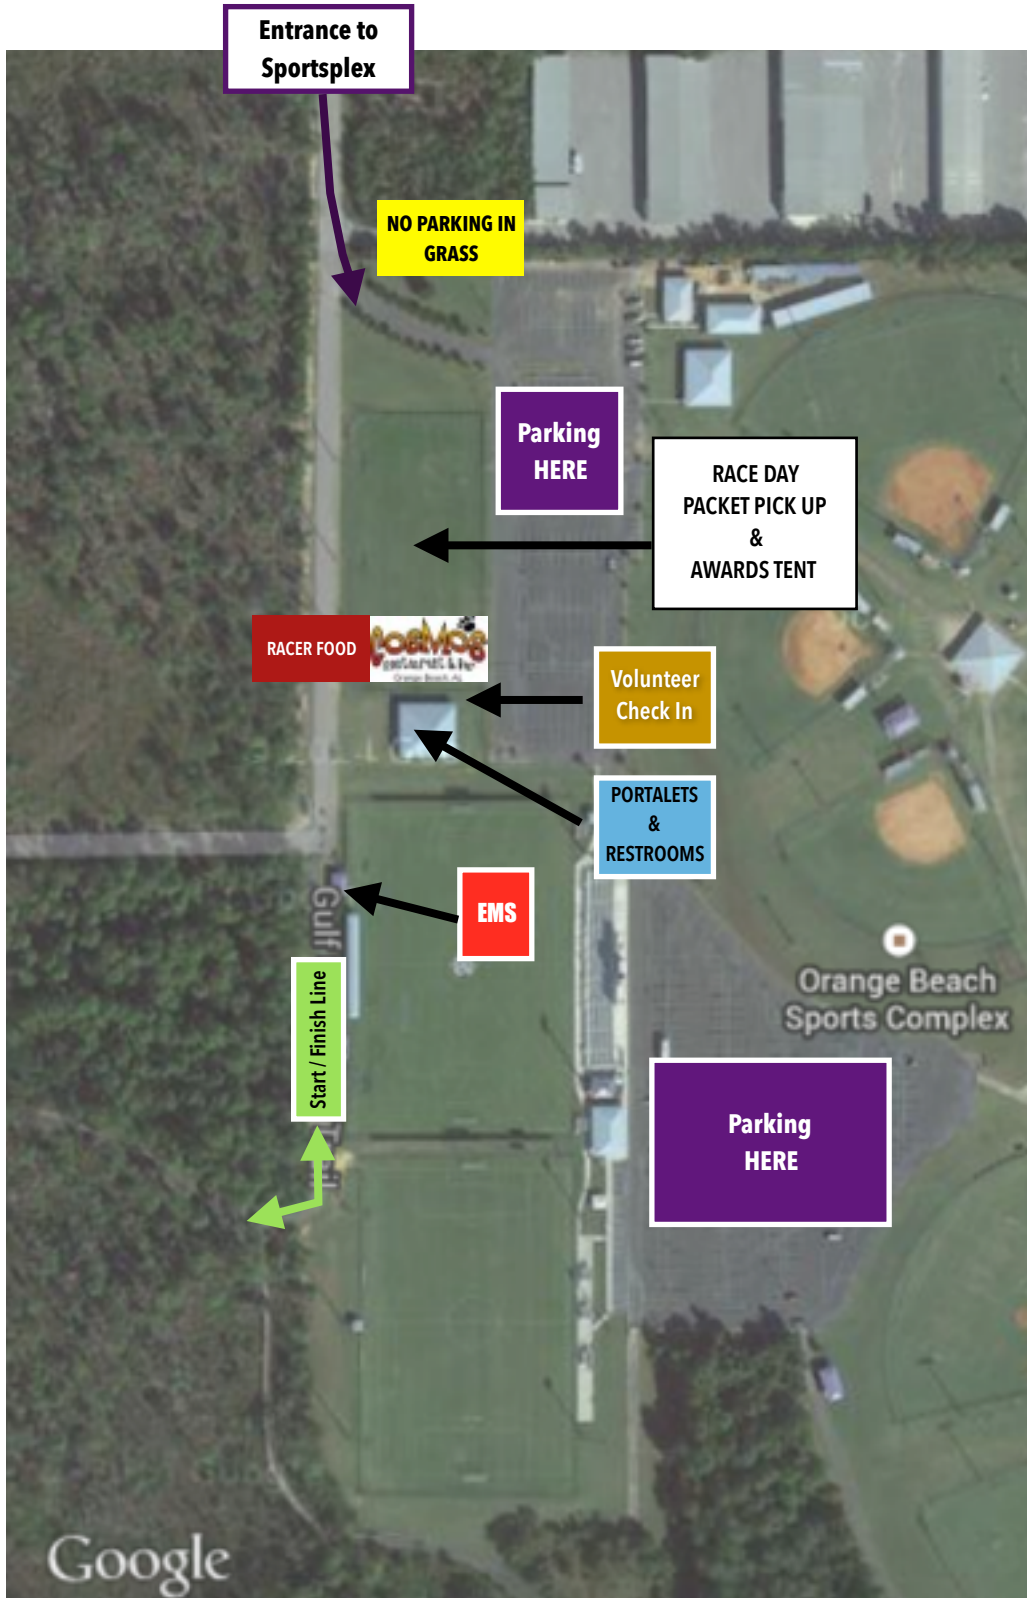

Site Map: Orange Beach Sportsplex

PARKING:

NO PARKING in the grassy area as you enter the Sportsplex Complex. Continue driving to lower parking lot.

REGISTRATION REMINDERS

BRING PHOTO ID!!

PICK UP & ATTACH RACE BIB #
to SHIRT FRONT!!

Get your safety pins!!!

IF YOU DECIDE TO CHANGE RACE
DISTANCES:
PLEASE CHANGE YOUR BIB NUMBER
AT RACE PACKET PICK UP!

Half Marathon Bibs Under 500

5k bibs 500-850

1 Mile Fun Run 1000+